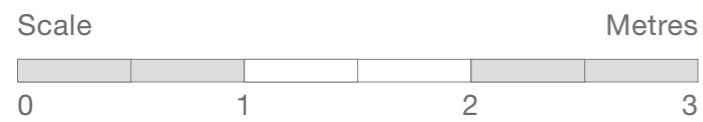

SteelPad 20 bi4

Window Options (Side View)

Bifold

SteelPad.co.uk