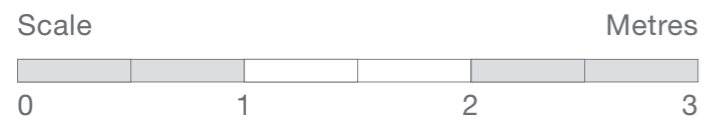

SteelPad 40 Double ESW

SteelPad.co.uk

Window Options (Side View)

Bifold