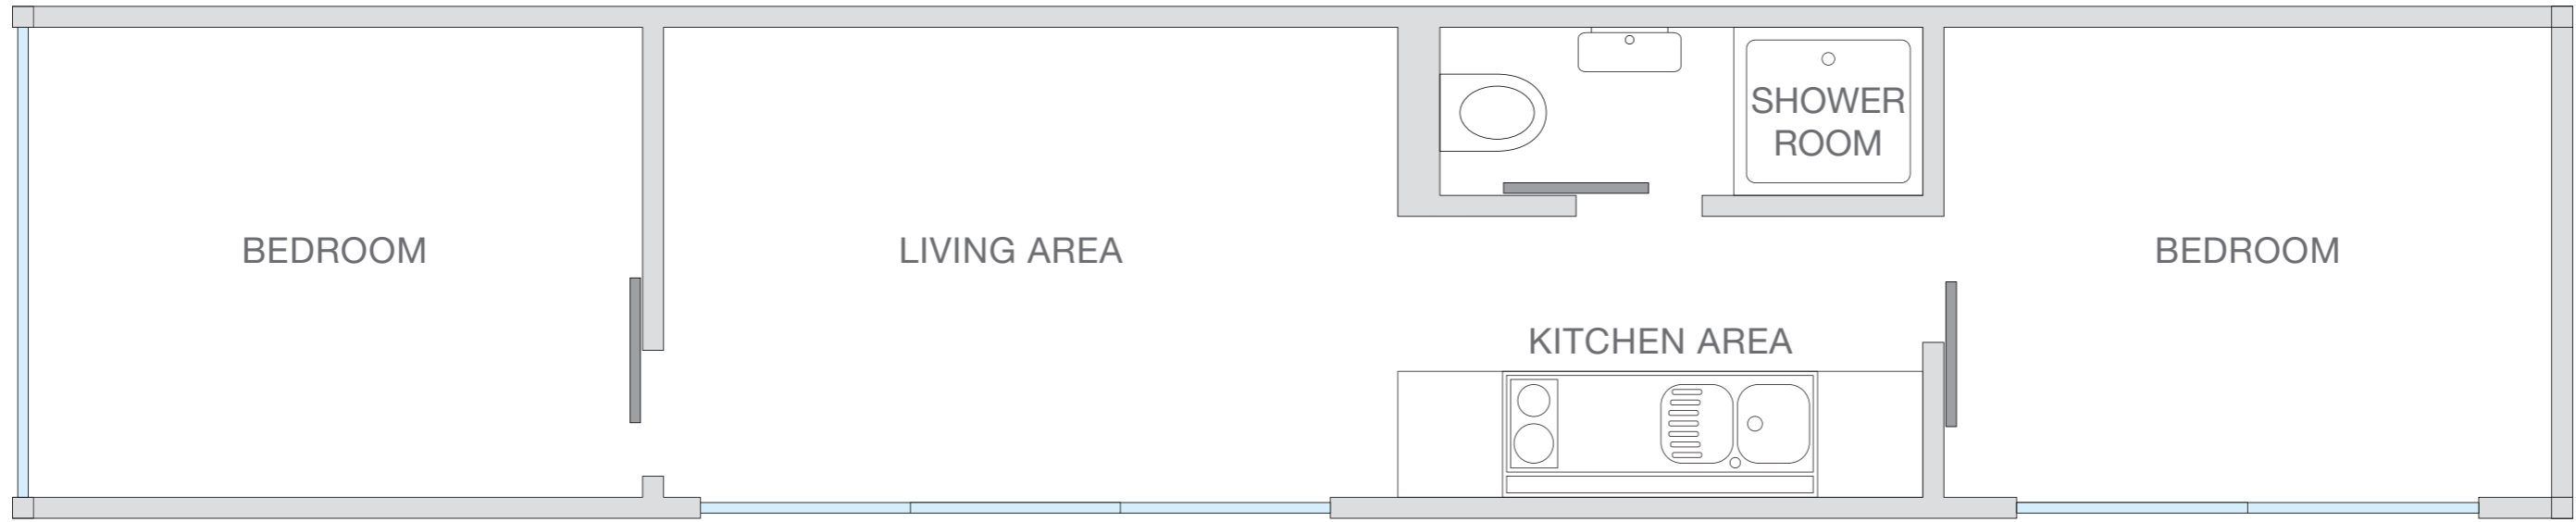

# SteelPad 40 Double South

SteelPad.co.uk

## Window Options (Side View)

Bifold