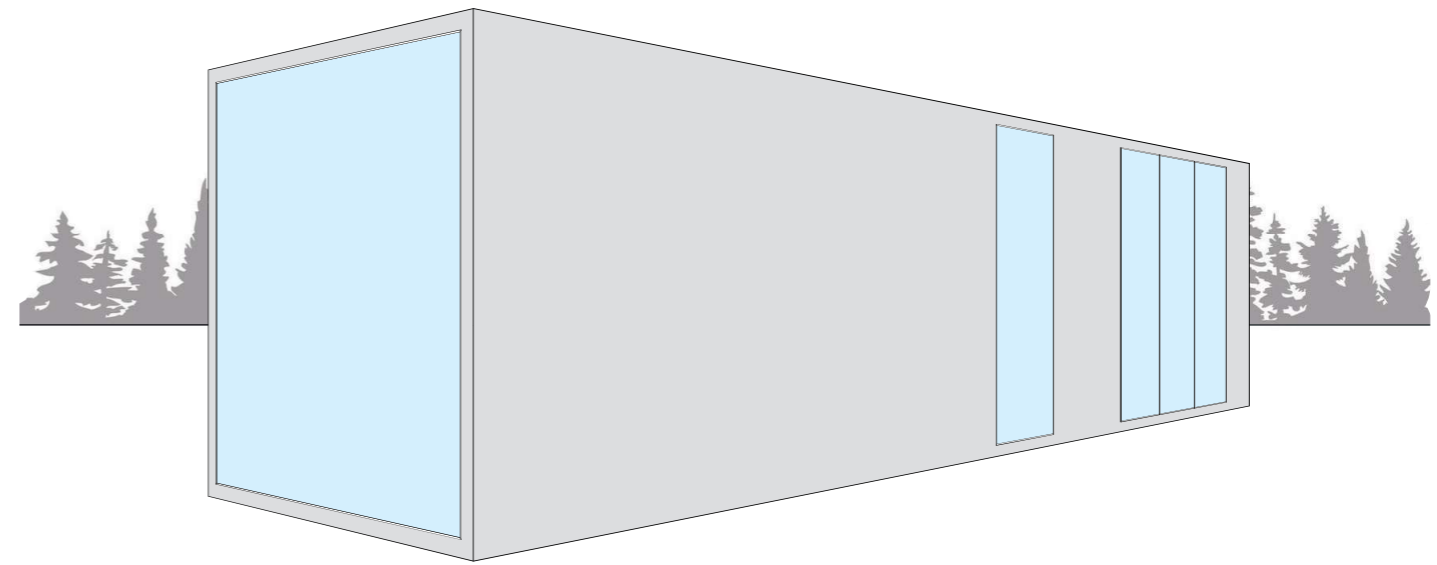

SteelPad 40 ESW

Window Options (Side View)

Bifold