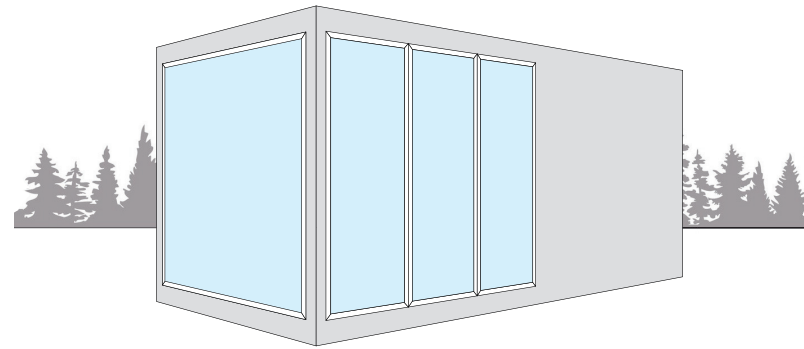

SteelPad 20

Window Options

Bifold

Fixed

Pocket Slider