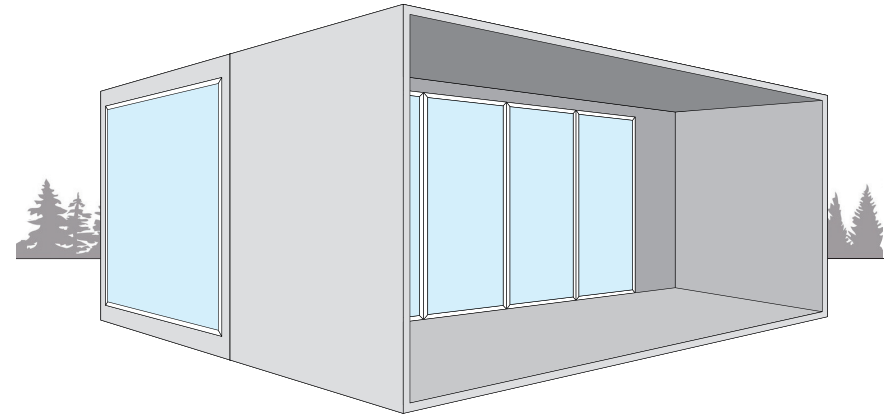

SteelPad 20 x2 Garden Room / Pool House with covered terrace

Window Options

Bifold

Bifold

Fixed

Note: Kitchen and/or Shower Room available as extras.