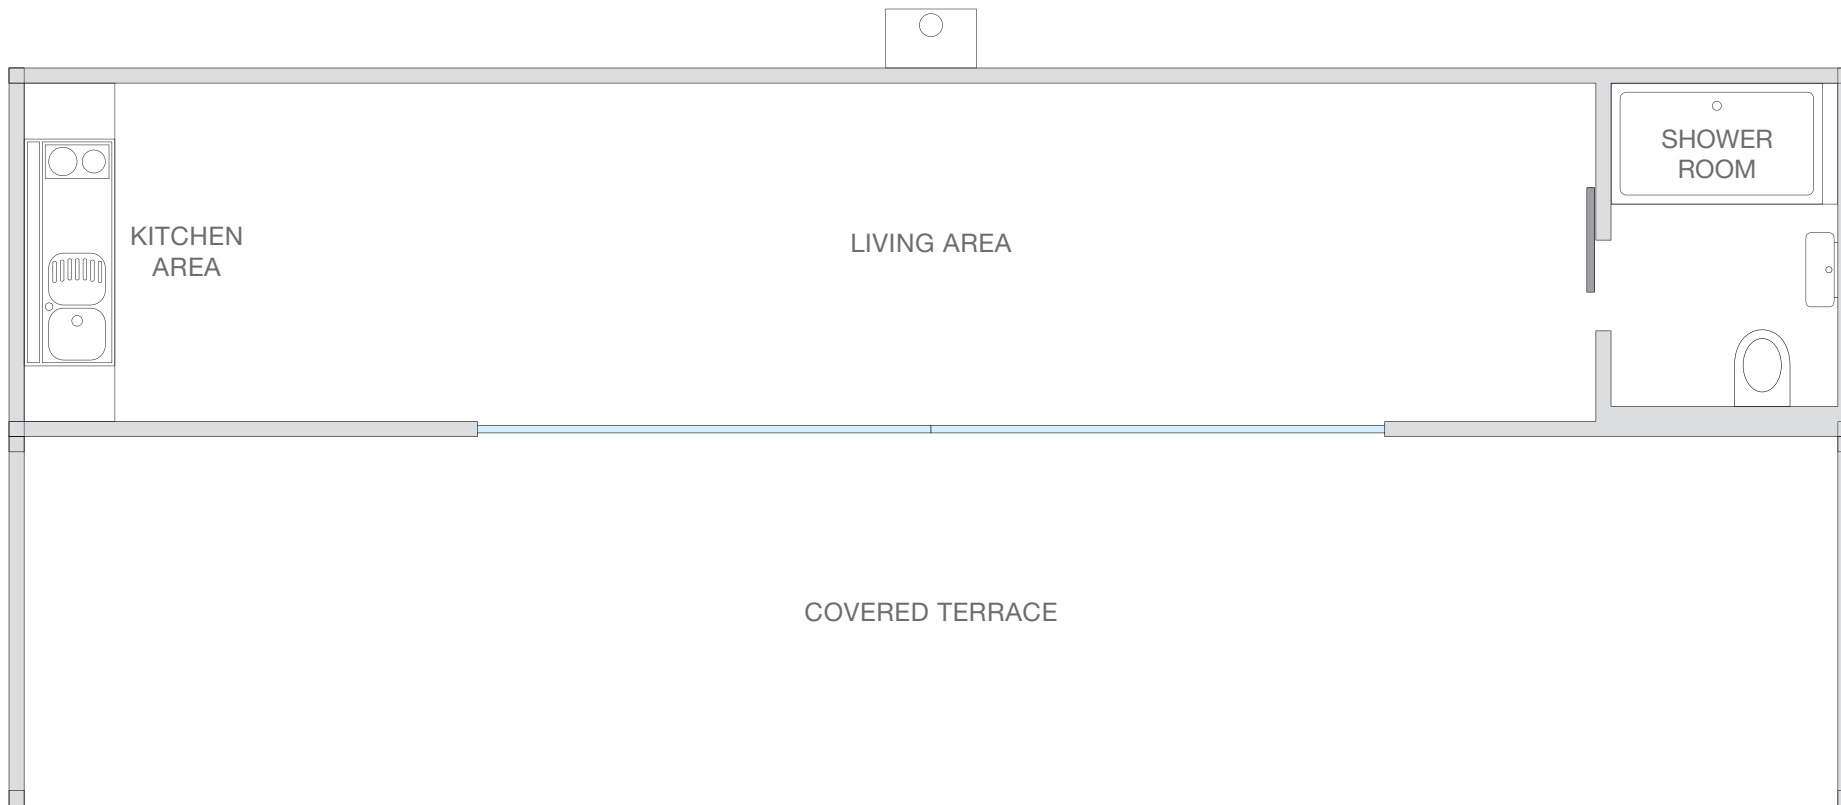

SteelPad 40 x2 Garden Room / Pool House with covered terrace

SteelPad.co.uk

Window Options

Pocket Slider x 2