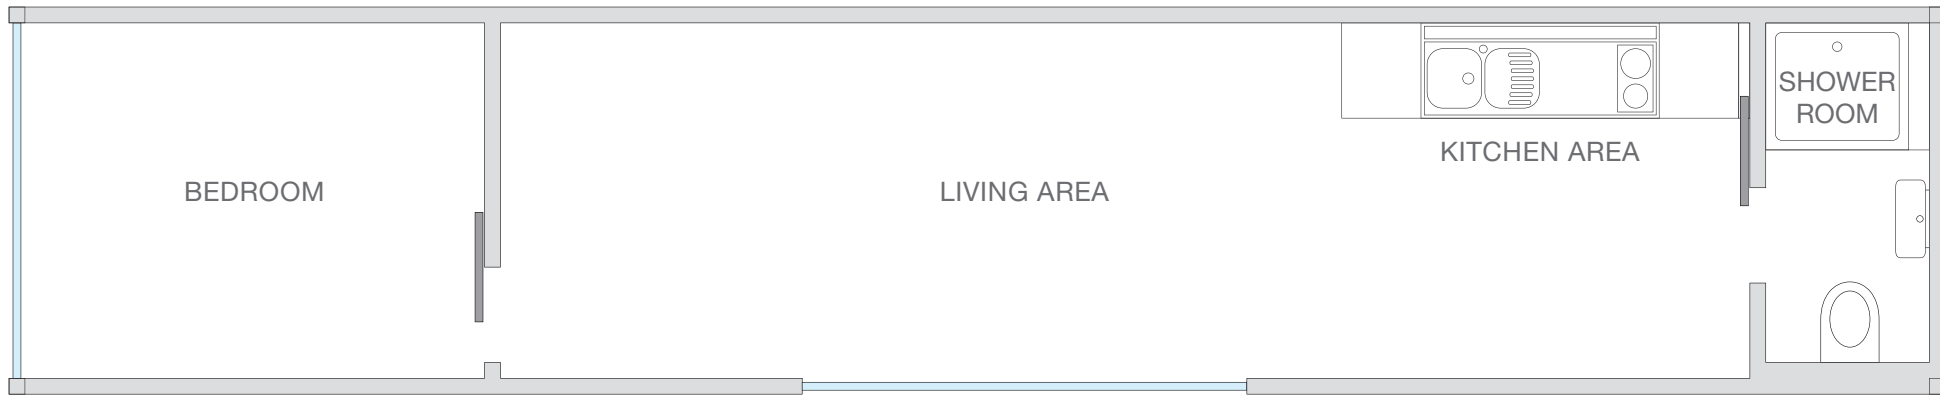

# SteelPad 40

## Window Options

Fixed

Bifold

Pocket Slider

SteelPad.co.uk